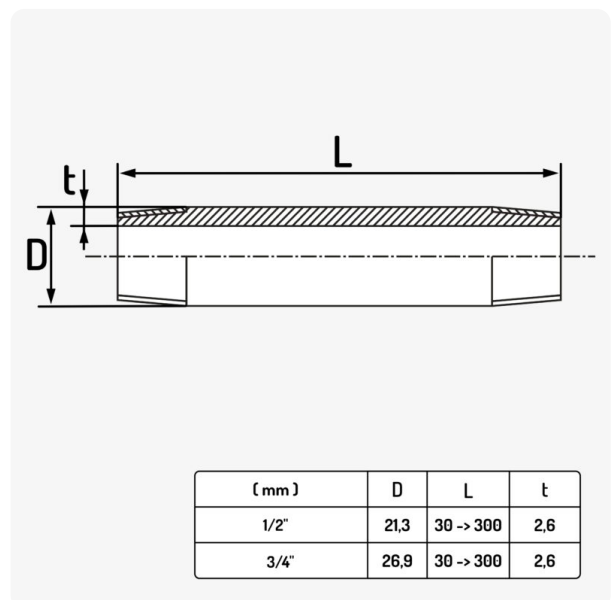

Dessin technique